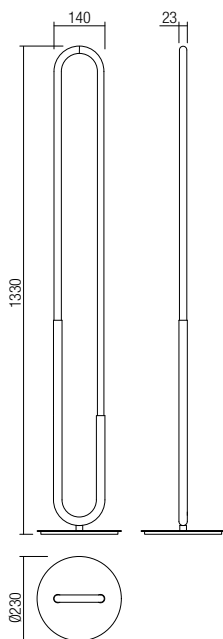

SMD LED · 20W  
 3000K · CRI 80  
 LED flux: 2400 lm  
 Luminaire flux: 1420 lm

40

**01-3183** Brass  
**01-3184** Sand Black  
 SMD LED · 9W  
 3000K · CRI 80  
 LED flux: 1100 lm  
 Luminaire flux: 630 lm