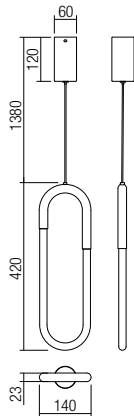

SMD LED · 20W  
 3000K · CRI 80  
 LED flux: 2400 lm  
 Luminaire flux: 1420 lm

40

**01-3183** Brass  
**01-3184** Sand Black  
 SMD LED · 9W  
 3000K · CRI 80  
 LED flux: 1100 lm  
 Luminaire flux: 630 lm